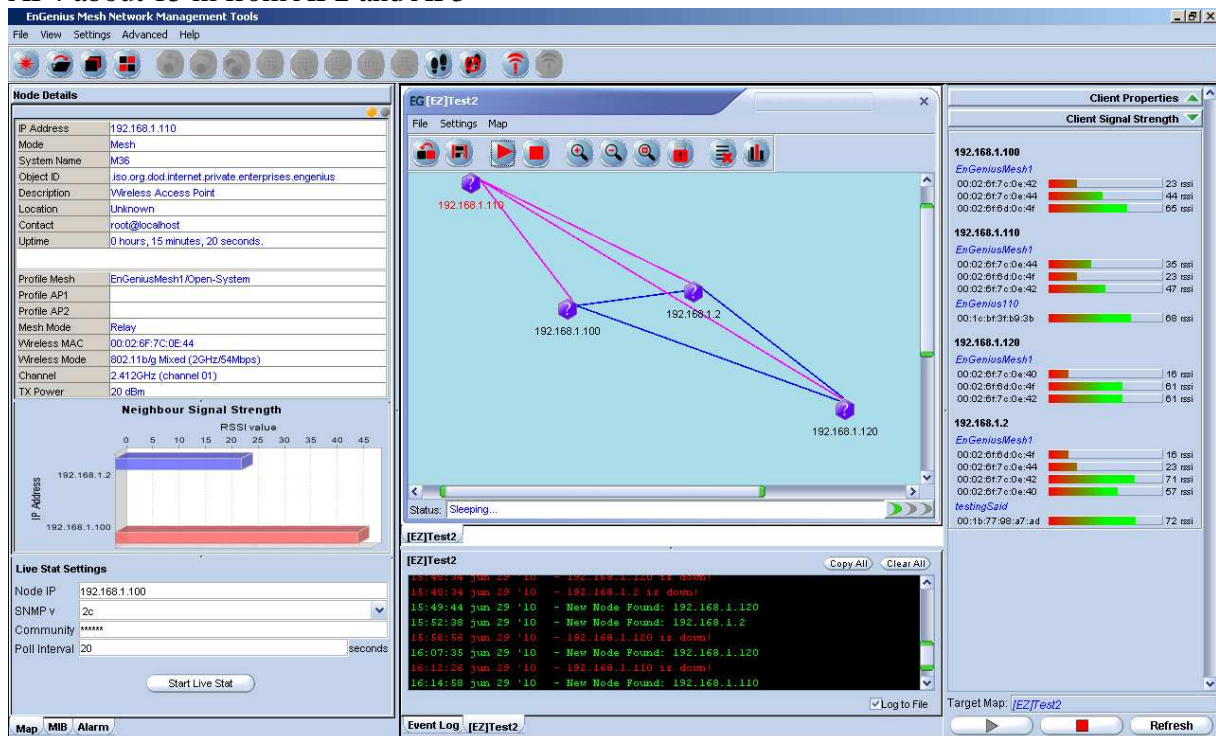

## **Purpose of the test.**

The M36 and M2000 were tested on performance, configuration and MESH functions.

During the test we looked specifically at the throughput from a normal connection to the AP.  
As well as repeating with hops

## Test position

Position of the units:

AP1 about 20 m from AP2 and AP3.

AP2 and AP3 about 5 m from each other

AP4 about 15 m from AP2 and AP3

## Position and throughput

First position, Notebook 1 connected wired to the AP. Notebook 2 connected wireless to the AP. The AP is setup as a Gateway.